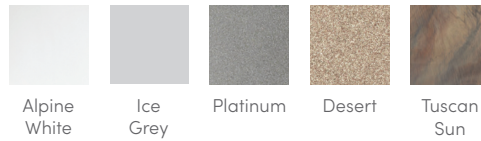

Size
208 × 196 × 84 cm

Water Care
FreshWater® Salt System Ready

LIMELIGHT® COLLECTION

STROBE™

SHELL COLOURS*

CABINET COLOURS*

COVER COLOURS

LEGENDARY MASSAGE