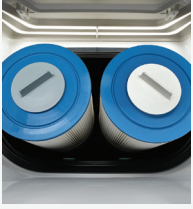

LIMELIGHT® COLLECTION

STROBE™

FreshWater®
Salt System Ready

Dual Action Filtration
SilentFlo Circulation

FiberCor®
High-Density Insulation

Colour LCD Display

Shown with Alpine White Shell
and Sable Cabinet

People	Seating	Jets	Voltage
4 Seats	Lounge	23 Jets	230 V

23 Personalised-Control Jets

- 1 XL Dual Rotary Jet
- 1 XL Directional Jet
- 2 Standard Dual Rotary Jets
- 1 Standard Directional Jet
- 18 Directional Precision[™] jets

EASY WATER CARE

Water Care System FreshWater[®] Salt System Ready

Filtration System Dual action, 9.3 m², top loading

LEADING ENERGY EFFICIENCY

Jet Pump WaveMaster[®] 9000; One-speed, 2.5 HP Continuous Duty, 5.2 HP Breakdown Torque

Circulation Pump SilentFlo 5000[™] for quiet, continuous filtration