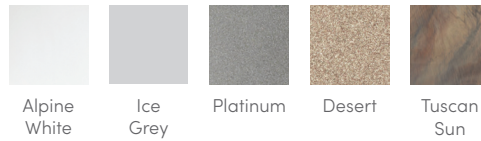

SHELL COLOURS*