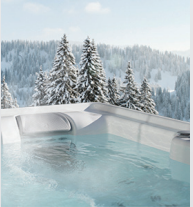

Super Energy
Efficient