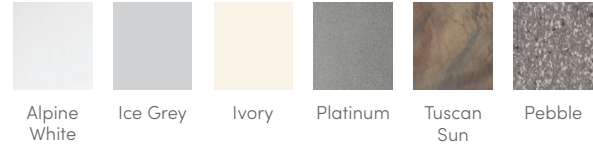

HIGHLIFE® COLLECTION

PRODIGY™

SHELL COLOURS

CABINET COLOURS

COVER COLOURS

CABINET AND SHELL COLOUR OPTIONS*

Cabinet Colours	Java	Charcoal	Blackwood	Linen	Brushed Nickel
Shell Colours	Alpine White Ice Grey Ivory Tuscan Sun Pebble	Alpine White Ice Grey Platinum Tuscan Sun Pebble	Alpine White Ice Grey Platinum	Alpine White Ivory Tuscan Sun Pebble	Alpine White Ice Grey Platinum