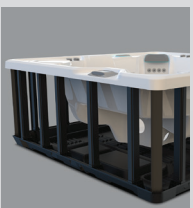

HIGHLIFE® COLLECTION

PRODIGY™

FreshWater®
Salt System Ready

100% Filtration
SilentFlo Circulation

Moto-Massage® DX

Super Energy
Efficient

Wireless Remote

Polymer Substructure
& Base Pan

Salt
System
Ready
freshwater®

Shown with Alpine White Shell and
Java Cabinet

People
5 Seats

Seating
Open

Jets
28 Jets

Voltage
230 V

Size
213 × 198 × 84 cm

Water Care
FreshWater® Salt System Ready

SIZE

Dimensions	213 × 198 × 84 cm
-------------------	-------------------

CAPACITY

Seating Capacity	5 seats
Water Capacity	1,100 litres
Weight	260 kg dry; 1,760 kg filled**

ADDITIONAL FEATURES

Smart Spa Technology	Hot Spring Spas App, Powered by the Connected Spa Kit
Water Feature	BellaFontana® with 3 illuminated arcs of water
Cover Lifters	CoverCradle™, CoverCradle II, Lift 'n Glide™, or UpRite™ (F/B only)
Steps	Steps are available to match cabinet colours
Entertainment	Bluetooth® Wireless Sound System (Optional)
Control System	IQ 2020™ with wireless remote control 230 V / 16 amp, 50 Hz
Lighting System	Luminescence™ multi-colour four-zone